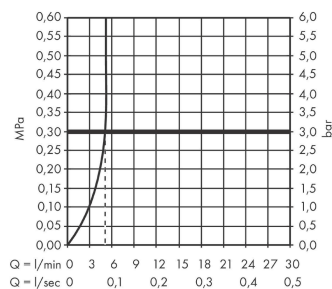

Talis E

Single lever basin mixer 80 with push-open waste set

Surfaces: **Chrome** Article Number: **71701000**

Description

product features

- consists of: single lever basin mixer, waste set
- ComfortZone 80
- projection 96 mm
- spray type: normal spray
- maximum flow rate at 3 bar: 5 l/min
- ceramic cartridge
- temperature limitation adjustable
- suitable for continuous flow water heaters
- push-open waste set G 1¼
- material waste set: metal
- connection type: G ¾ connections
- connection dimension: DN15

Technology

Product image

Scale drawing

Flowchart