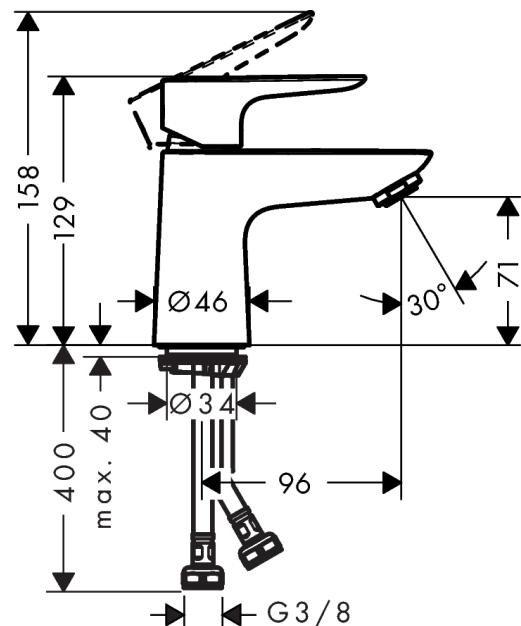

### Single lever basin mixer 80 with push-open waste set

Surfaces: **Chrome** Article Number: **71701000**

##### product features

- consists of: single lever basin mixer, waste set
- ComfortZone 80
- projection 96 mm
- spray type: normal spray
- maximum flow rate at 3 bar: 5 l/min
- ceramic cartridge
- temperature limitation adjustable
- suitable for continuous flow water heaters
- push-open waste set G 1¼
- material waste set: metal
- connection type: G ¾ connections
- connection dimension: DN15

#### Flowchart

**Talis E**  
**Single lever basin mixer 80 with push-open waste set**  
 Surfaces: **Chrome** Article Number: **71701000**

**Exploded Drawing**

Year of production: >05/17

**Talis E****Single lever basin mixer 80 with push-open waste set**Surfaces: **Chrome** Article Number: **71701000****Spare part list**

Year of production: &gt;05/17

Pos.	Description	Article Number	Price	PU
1	handle	92687000	-	1
2	screw cover	95704000	-	1
3	hollow set screw M6x10 DIN 916	96029000	-	1
4	flange	92625000	-	1
5	nut	92689000	-	1
6	O-ring 25x1,5	98146000	-	1
7	O-ring 27x1,5	92527000	-	1
8	cartridge, assy	97685000	-	1
9	seal	98865000	-	1
10	adapter for cartridge	98866000	-	1
11	O-ring 23x2	98398000	-	1
12	aerator M24x1 (5 l/min)	13185000	-	1
13	screw M8 x 68	97736000	-	1
14	seal	97608000	-	1
15	fixing set	96016000	-	1
16	connection hose 450 mm M8x0,75 G3/8	97206000	-	1
17	O-ring 6,6x1,6	93019000	-	1
a	push-open waste set	50100000	-	1