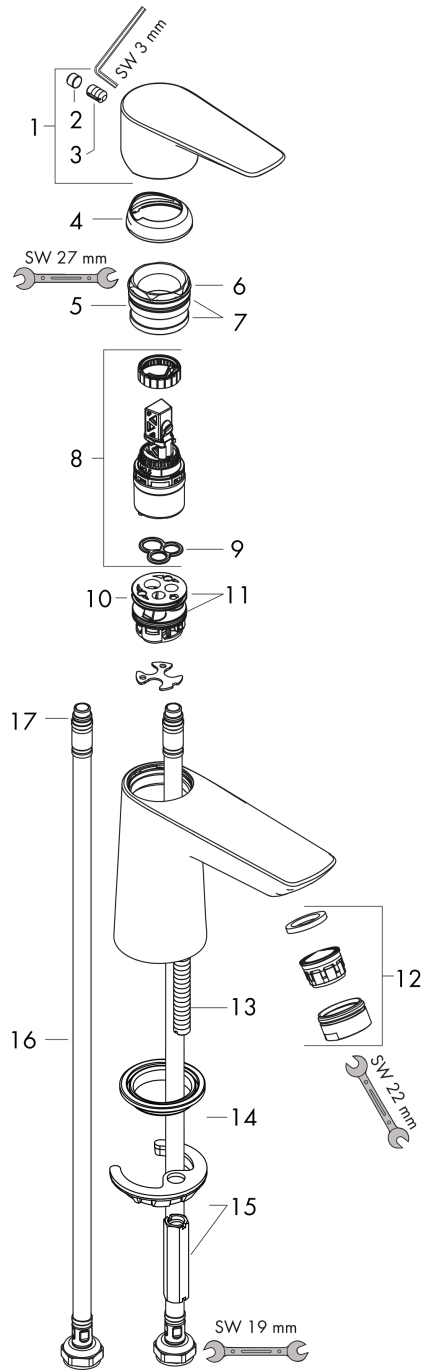

##### product features

- consists of: single lever basin mixer, waste set
- ComfortZone 80
- projection 96 mm
- spray type: normal spray
- maximum flow rate at 3 bar: 5 l/min
- ceramic cartridge
- temperature limitation adjustable
- suitable for continuous flow water heaters
- push-open waste set G 1¼
- material waste set: metal
- connection type: G ¾ connections
- connection dimension: DN15

#### Scale drawing

#### Flowchart

**Talis E**  
**Single lever basin mixer 80 with push-open waste set**  
 Surfaces: **Chrome** Article Number: **71701000**

**Exploded Drawing**

Year of production: >05/17

**Talis E****Single lever basin mixer 80 with push-open waste set**Surfaces: **Chrome** Article Number: **71701000****Spare part list**

Year of production: &gt;05/17

Pos.	Description	Article Number	Price	PU
1	handle	92687000	-	1
2	screw cover	95704000	-	1
3	hollow set screw M6x10 DIN 916	96029000	-	1
4	flange	92625000	-	1
5	nut	92689000	-	1
6	O-ring 25x1,5	98146000	-	1
7	O-ring 27x1,5	92527000	-	1
8	cartridge, assy	97685000	-	1
9	seal	98865000	-	1
10	adapter for cartridge	98866000	-	1
11	O-ring 23x2	98398000	-	1
12	aerator M24x1 (5 l/min)	13185000	-	1
13	screw M8 x 68	97736000	-	1
14	seal	97608000	-	1
15	fixing set	96016000	-	1
16	connection hose 450 mm M8x0,75 G3/8	97206000	-	1
17	O-ring 6,6x1,6	93019000	-	1
a	push-open waste set	50100000	-	1